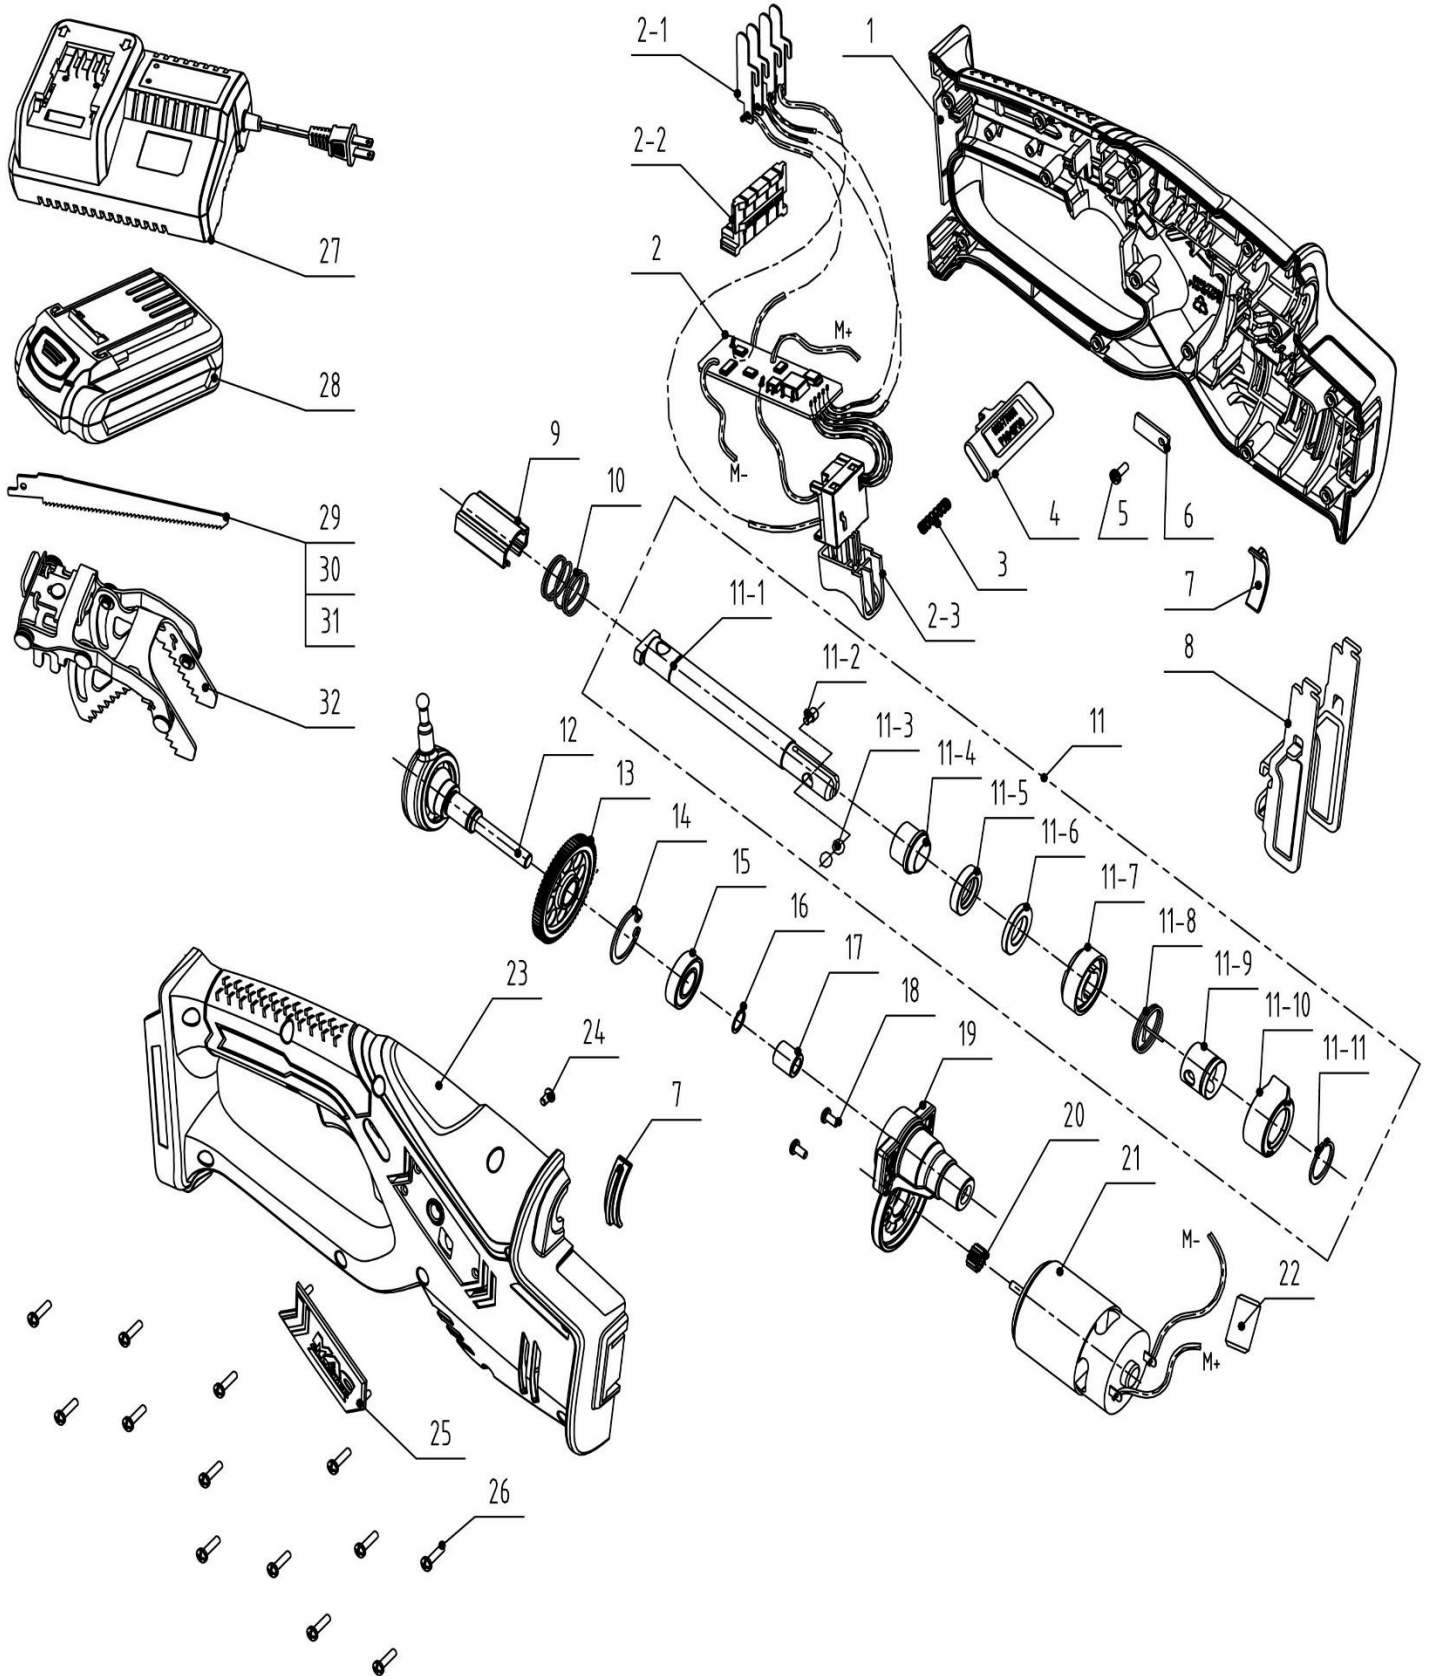

Model Number

Mac Allister MGSP18LI

18V Garden Saw

Parts Manual

Exploded Diagram

Parts List

Part ID	Apelson PN	MPN	Part Description	Qty
1	GP0000003073	8006-770801-0001220	LEFT HOUSING	1
2	GP0000003074	8414-770801-0060620	CONTROLLER	1
2-1	GP0000003075	8323-752601-0100000	CONTACT SHEET	4
2-2	GP0000003076	8427-752601-0000120	SOCKET	1
2-3	GP0000003077	8042-770801-0060620	SWITCH	1
3	GP0000003078	8342-356106-0000000	THE LIMITING SEAT SPRING	1
4	GP0000003079	8312-770801-0060620	BUTTON	1
5	GP0000003080	8SJGB30-10D	PAN HEAD TAPPING SCREWS	1
6	GP0000003081	8186-481202-0000010	CLAMP	1
7	GP0000003082	8341-751501-0000120	A DAMPING GASKET	2
8	GP0000003083	8292-770802-0000000	HOLDER	1
9	GP0000003084	8334-770801-0000000	SPINDLE COVER	1
10	GP0000003085	8087-770801-0000000	RECIPROCATING LEVER	1
11	GP0000003086	8292-770802-0000000	ASSEMBLY	1
11-1	GP0000003087	8087-770801-0000000	RECIPROCATING LEVER	1
11-2	GP0000003088	8091-770801-0000000	SAW BLADE POSITIONING PIN	1
11-3	GP0000003089	8DQ-5	STEEL BALL	2
11-4	GP0000003090	8334-770802-0000000	SPINDLE COVER	1
11-5	GP0000003091	8333-770801-0000000	BUSH	1
11-6	GP0000003092	8208-770801-0000000	SEAL RING	1
11-7	GP0000003093	8141-770801-0060620	CHUCK HOLDER	1
11-8	GP0000003094	8342-770201-0000000	THE BLADE LOCK SPRING	1
11-9	GP0000003095	8064-770802-0000000	CHUCK SLEEVE	1
11-10	GP0000003096	8064-770801-0060620	QUICK CLAMPING SLEEVE	1
11-11	GP0000003097	8CC-16B	CIRCLIP FOR SHAFT	1
12	GP0000003098	8210-770801-0000000	DEEP GROOVE BALL BEARING	1
13	GP0000003099	8123-770802-0000000	BIG GEAR	1
14	GP0000003100	8CA-22B	THE CIRCLIP FOR HOLE	1
15	GP0000003101	8BC-221006-SS	DEEP GROOVE BALL BEARING	1
16	GP0000002747	8CC-10B	THE SPRING PIN CIRCLIP FOR SHAFT	1
17	GP0000003103	8BE-100608	MULTI-ROLL BEARING	1
18	GP0000003104	8SJGD03-06D01	PAN HEAD SCREWS	8
19	GP0000003105	8292-770801-0000000	BEARING BRACKET	1
20	GP0000003106	8123-770801-0000000	MOTOR GEAR	1
21	GP0000003107	8401-770801-0000010	ELECTRIC MACHINERY	1
22	GP0000003108	8415-740803-0000010	THE CIRCULAR	1
23	GP0000003109	8006-770802-0001220	RIGHT HOUSING	1
24	GP0000003110	8SEAB29-08D	COUNTERSUNK HEAD TAPPING SCREWS	1
25	GP0000003111	8162-770891-0068820	LABEL	1
26	GP0000003112	8SJGB30-12D	PAN HEAD TAPPING SCREWS	13
27	GP0000003072	8426-806502-0001220	LITHIUM BATTERY CHARGER	1
28	GP0000003071	8440-801801-0060620	LITHIUM BATTERY PACK	1
29	GP0000003115	8232-770801-0000000	SAWING BLADE	3
30	GP0000003116	8232-770802-0000000	METAL SAWING BLADE	1
31	GP0000003117	8232-770803-0000000	PLASTIC SAW BLADE SAW	1
32	GP0000003118	8440-770801-0000000	AUXILIARY SUPPORT	1